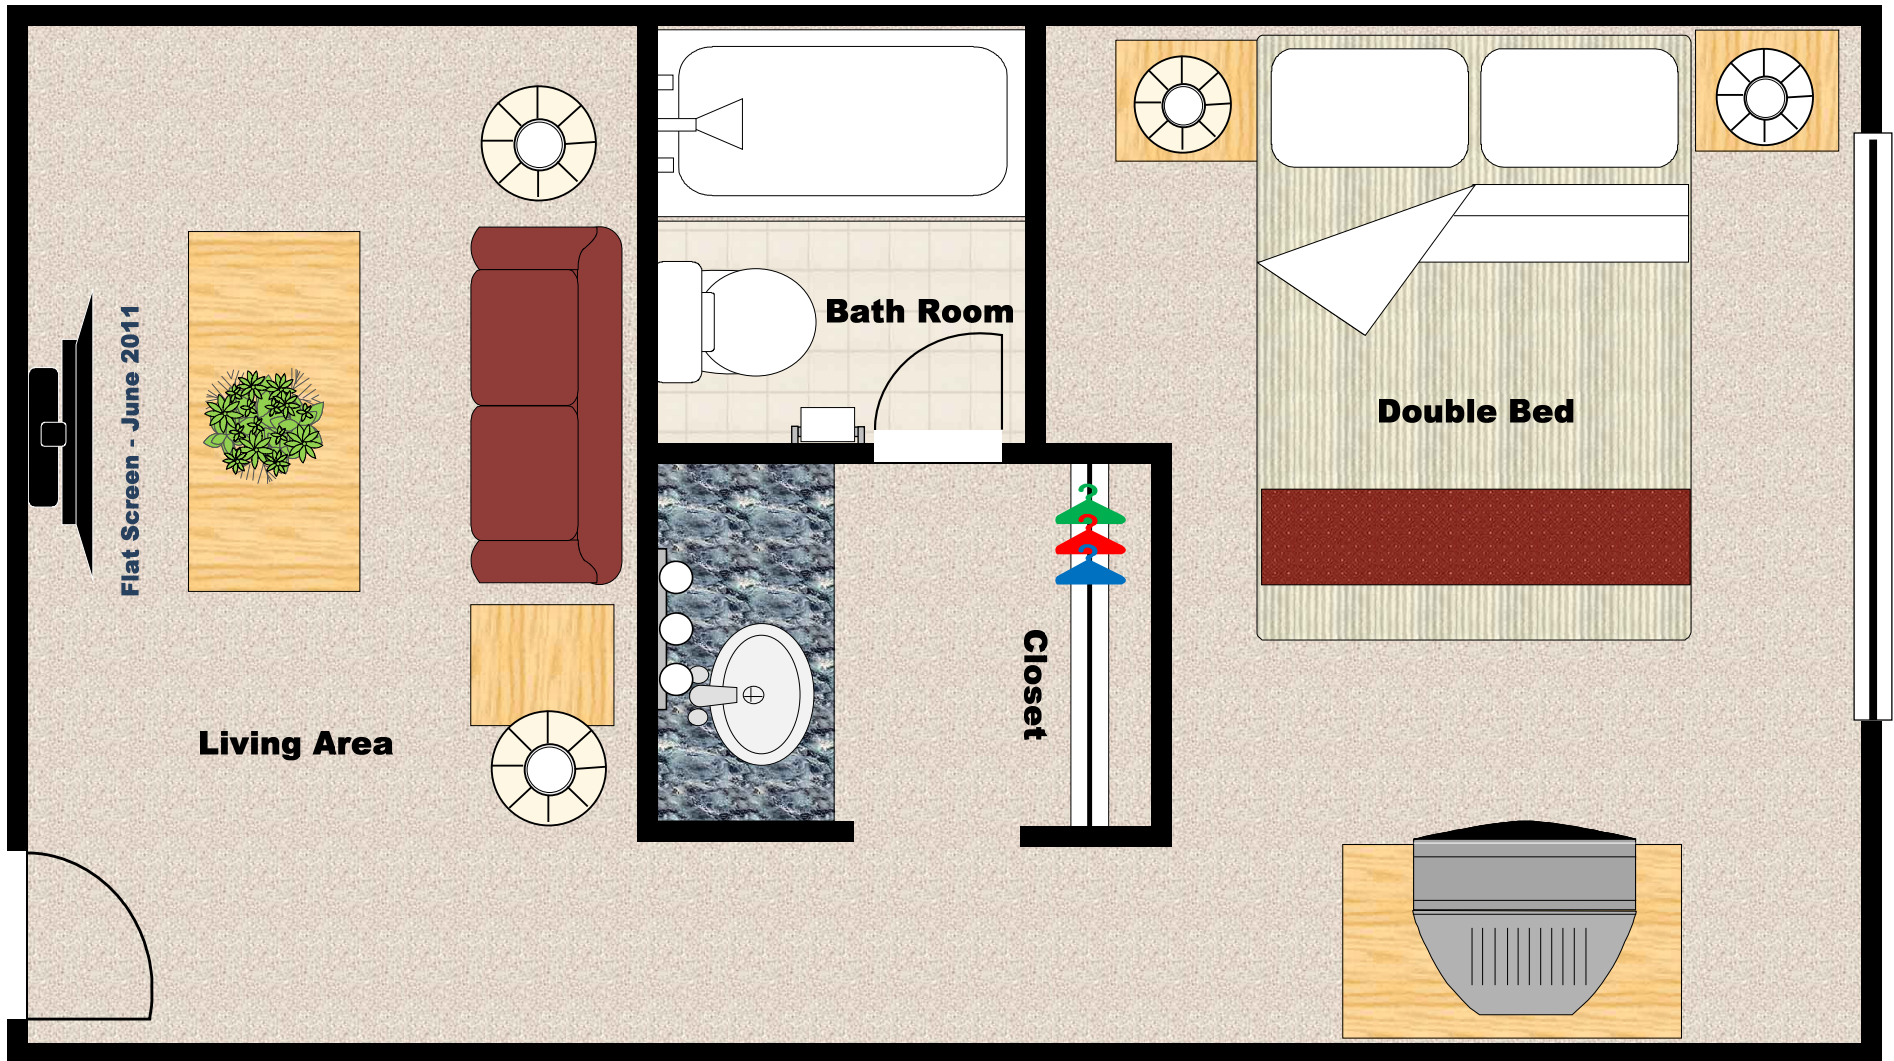

SND1 - SUPERIOR SUITE

Flat Screen - June 2011

Living Area

Bath Room

Closet

Double Bed